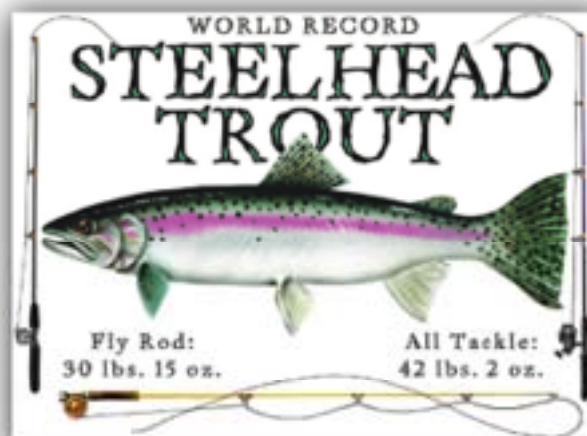

O'KEEFE'S REEF

Printed Designs

Choose from our huge library of Artwork on the following pages to design your own line of apparel

Our World Record Designs look great printed large on the left chest and backs of our T's and Sweats